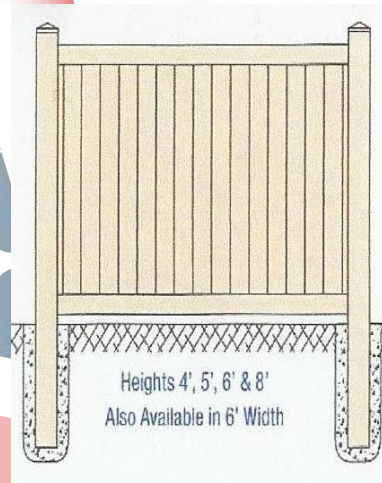

# American Manufactured Vinyl Fence

### Style: Zachary

All American made materials for great quality, long life and beauty for your yard! All Zachary styles come in 4', 5', and 6'. All Zachary fences can add a lattice top or accented bar top. Colors are white or almond, other colors available on special order. All sections are 8' wide! Post are sold separately. 5" post for all fence styles. All Zachary fences will have 2" x 7" top and bottom rail. If it has an accents the mid and bottom will be 7" and the top will be 2" x 3-1/2"

- Top Rail**  
2" x 7"
- Pickets T & G**  
7/8" x 11 1/2"
- Post**  
5" x 5"
- Bottom Rail**  
2" x 7"
- U Channel**  
2 Pcs. 1" x 1"
- Sections**  
8' Wide

6' high Zachary with New England post caps

6' high Zachary with lattice top and apex post caps - almond

6' high Zachary 1' spindle top and New England post caps

6' high Zachary with lattice top and apex post caps