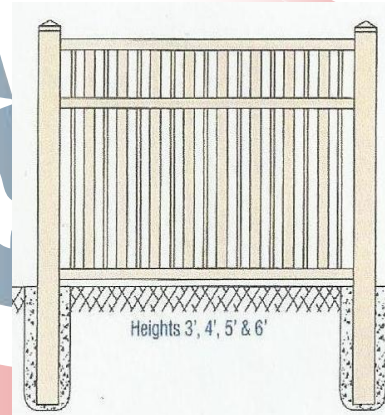

# American Manufactured Vinyl Fence

## Anja

### Style: Anja

All American made materials for great quality, long life and beauty for your yard! All Anja styles come in 4', 5', and 6'. Five and six foot fences all have 3 rails and you can add a third rail to a 4'. Choose your picket spacing of 1", 2" or 3". Colors are white or almond, other colors available on special order. All sections are 6' wide! Post are sold separately. 4" post for 4' fence and 5" post for all 5' and 6' fence.

Anja 1 - 4' high alternating open picket with 1" spacing

Anja 3 - 4' high alternating open picket 3" spacing

Anja 2 - 4' high alternating open picket 2" spacing