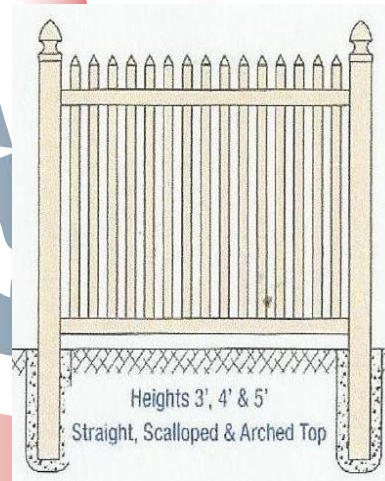

American Manufactured Vinyl Fence

Alexander

Style: Alexander

All American made materials for great quality, long life and beauty for your yard! All Alexander styles come in 4', 5' and 6'. Five and six foot fences all have 3 rails and you can add a third rail to a 4'. You can have straight top, convex or concave scallop. Choose your picket spacing of 1", 2" or 3". Also choose dog eared or pointed picket caps. Colors are white or almond, other colors available on special order. All sections are 6' wide! Post are sold separately. 4" post for 4' fence and 5" post for all 5' and 6' fence.

Top Rail
2" x 3 1/2"

Pickets
7/8" x 3"

Picket Spacing
Available in 1", 2", or 3"

Picket Caps
7/8" x 3" x 2"

Bottom Rail
2" x 3 1/2"

Post
4' fence - 4" x 4"
5' or 6' fence - 5" x 5"

Alexander 1 4' open picket with 1" spacing

Alexander 2 scallop - 4' open picket with 2" spacing

Alexander 3 convex scallop - 4' open picket with 3" spacing

Alexander 3' straight top open picket with 3" spacing